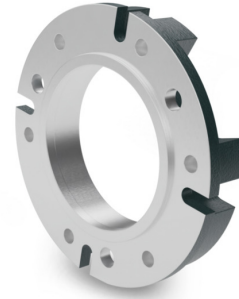

Overview

- Flange with 120 mm diameter
- For mounting on B10 flange as an adapter solution

Picture similar

Technical data

Technical data - mechanical design

Size (flange) $\varnothing 120$ mm

Dimensions